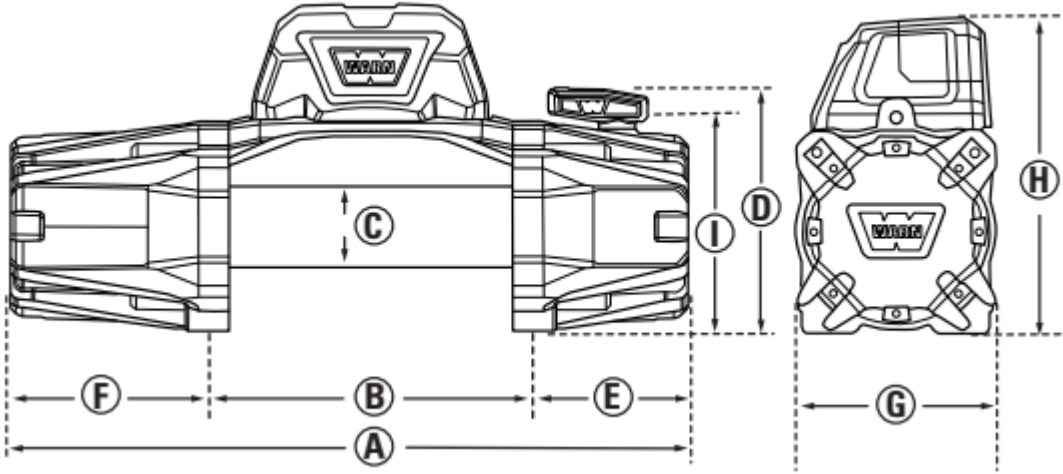

Web: www.warn.com.tr

www.eurowinch.com.tr

WARN VR EVO 8 VE EVO 8-S ÖLÇÜLERİ

A 21.02" (534mm)	D 7.5" (191.4mm)	G 6.3" (160.5mm)
B 10" (254mm)	E 4.84" (123mm)	H 10.08" (256mm)
C 2.54" (64mm)	F 6.18" (157mm)	I 6.79" (172.4mm)

Winch Dimensions: 21" L x 6.3" D x 10.1" H
(534mm L x 160.5mm D x 256mm H)

Mounting Bolt Pattern: 10.0" x 4.5" (254mm x 114.3mm)