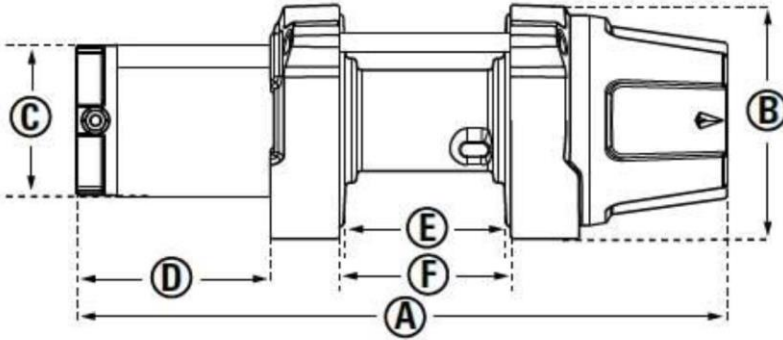

AYRICALIKLI ÖZELLİKLER
UYGUN FİYAT

TEKNİK ÇİZİM

DIMENSIONS

Ⓐ 13.2" (335.3mm)	Ⓓ 3.94" (100.2mm)
Ⓑ 4.74" (120.5mm)	Ⓔ 3.30" (83.9mm)
Ⓒ 3.07" (78 mm)	Ⓕ 3.5" (88.9mm)

Mounting bolt pattern: 3.0" x 4.87" (76mm x 124mm)